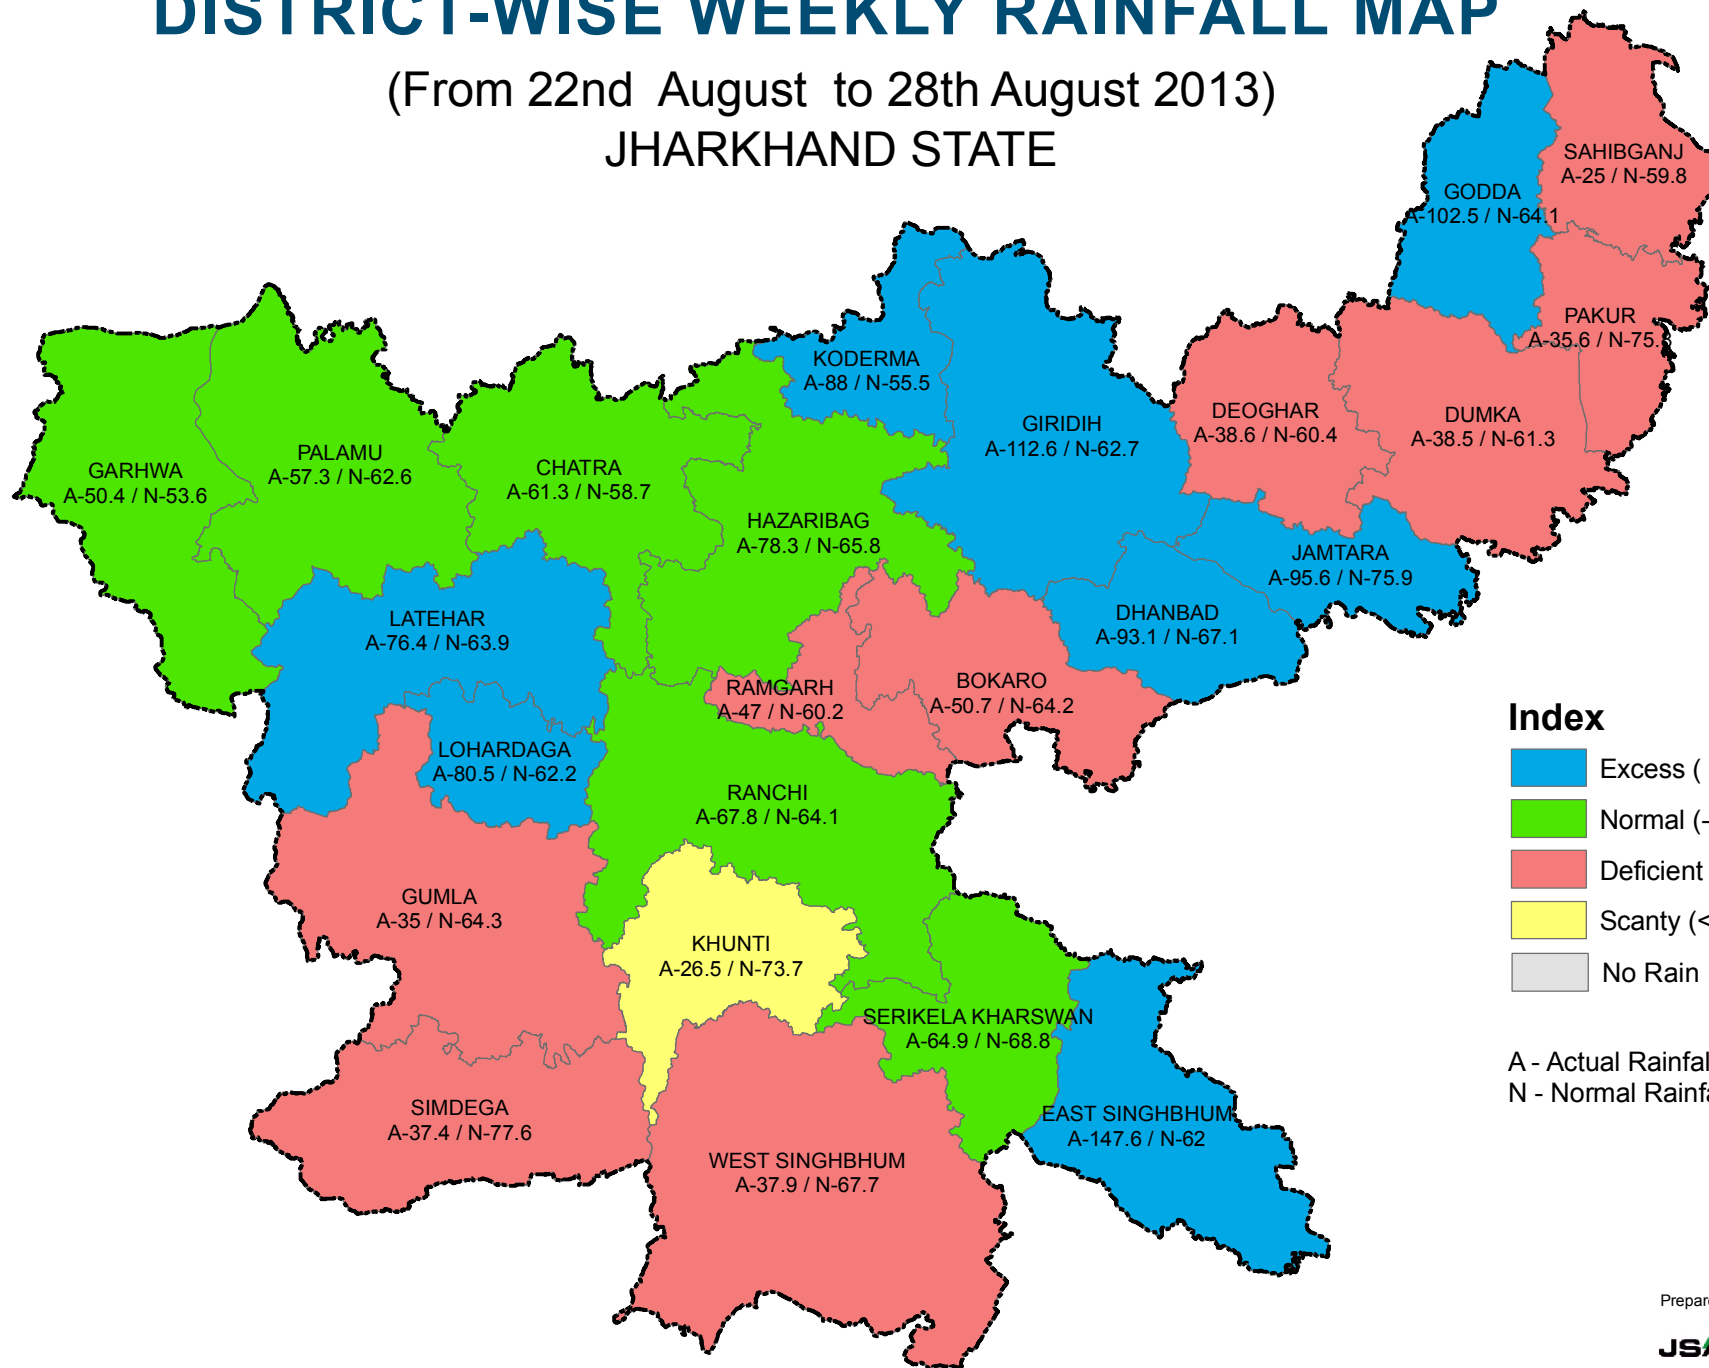

DISTRICT-WISE WEEKLY RAINFALL MAP

(From 22nd August to 28th August 2013)

JHARKHAND STATE

Index

- Excess (> +20%)
- Normal (-19% to +19%)
- Deficient (-59% to -20%)
- Scanty (< -60%)
- No Rain

A - Actual Rainfall in mm
N - Normal Rainfall in mm