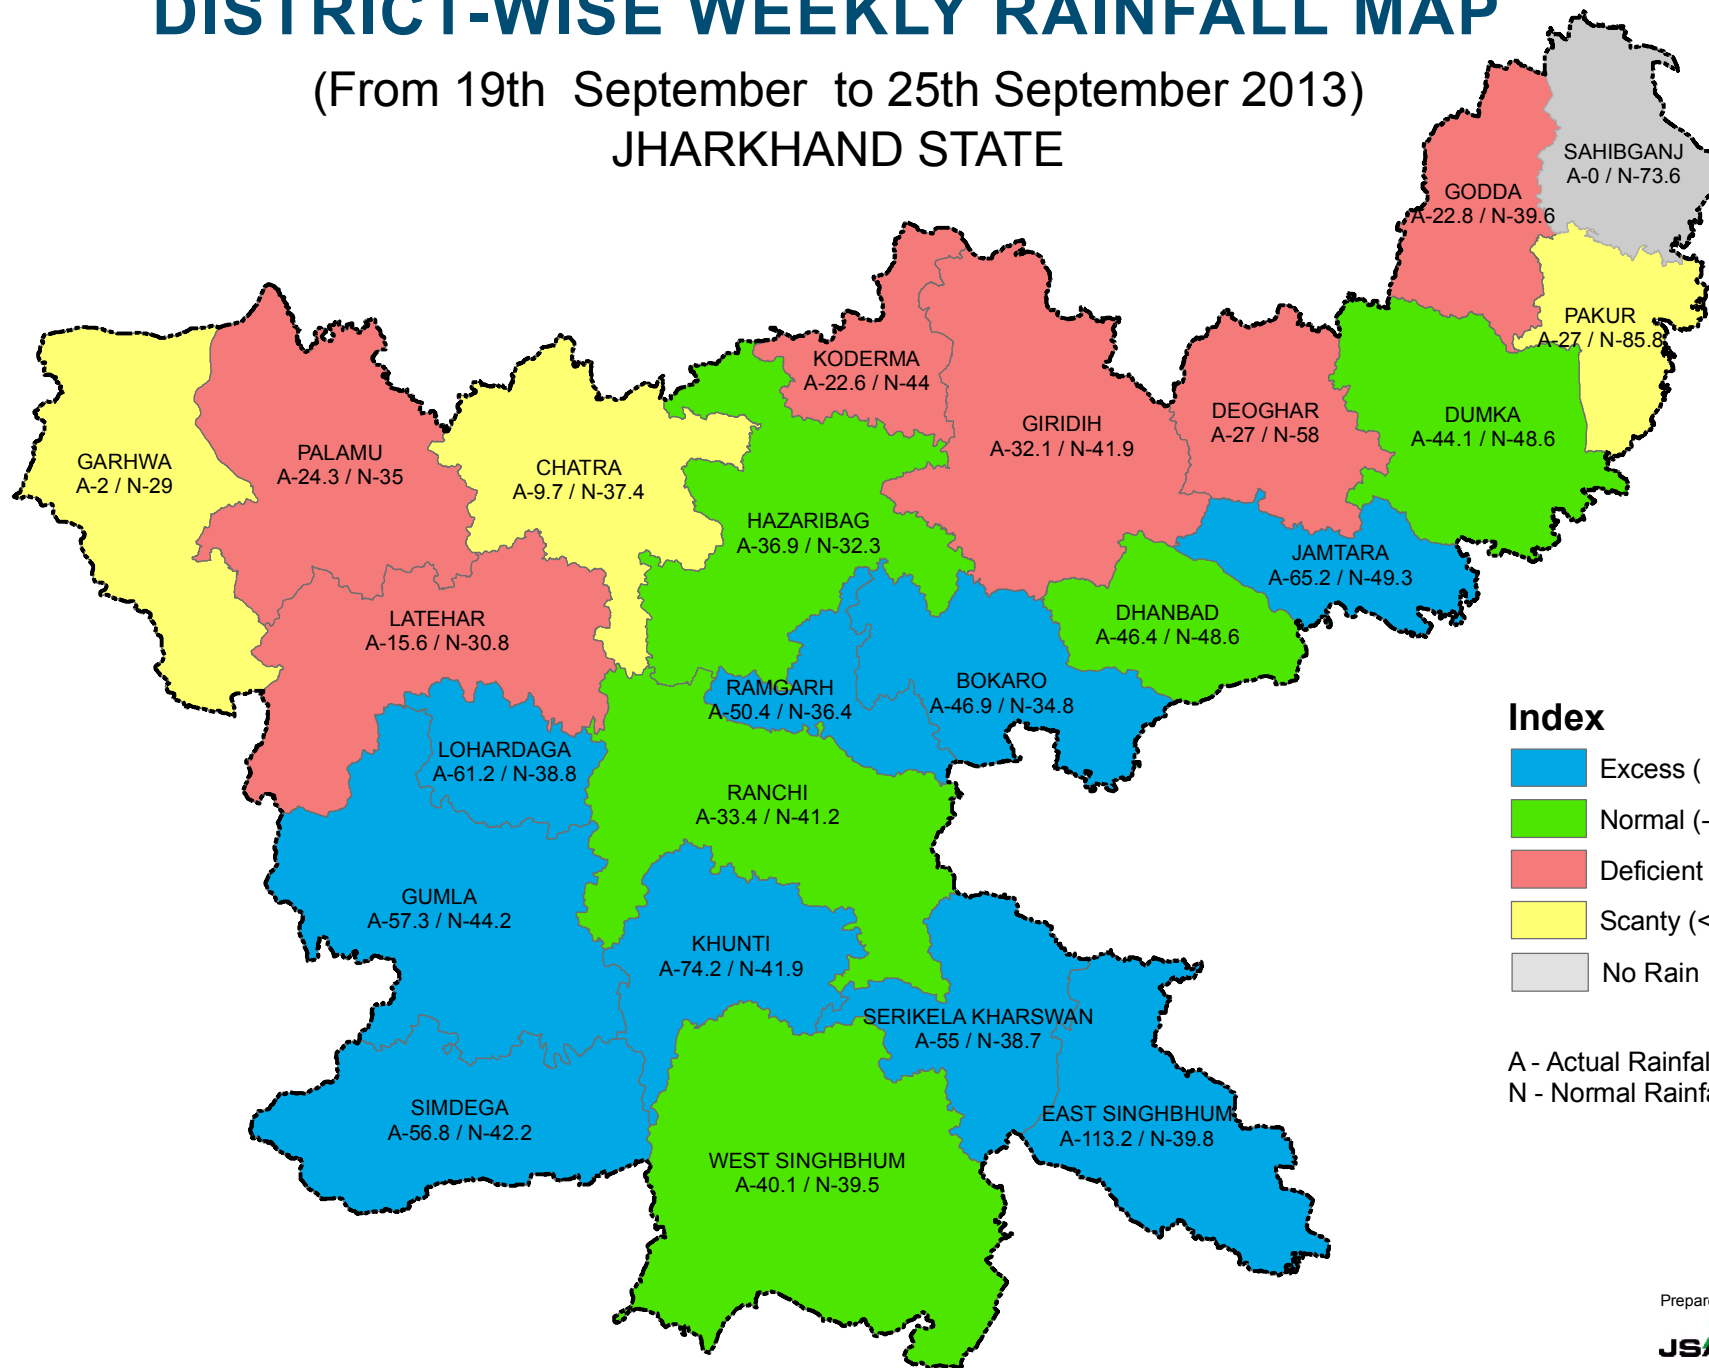

DISTRICT-WISE WEEKLY RAINFALL MAP

(From 19th September to 25th September 2013)

JHARKHAND STATE

Index

-  Excess (> +20%)
-  Normal (-19% to +19%)
-  Deficient (-59% to -20%)
-  Scanty (< -60%)
-  No Rain

A - Actual Rainfall in mm
N - Normal Rainfall in mm